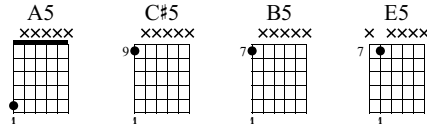

# Power Chord Drill VI

## Rhythm Power Chord Series

Standard tuning

♩ = 80

1 A5 C#5 B5 E5

*mf*

P.M.-+ P.M.-+ P.M.-+ P.M.-+ P.M.-+ P.M.-+ P.M.-+ P.M.-+

T A B

5 7 7 7 7 9 11 9 11 7 9 7 9 7 9 9